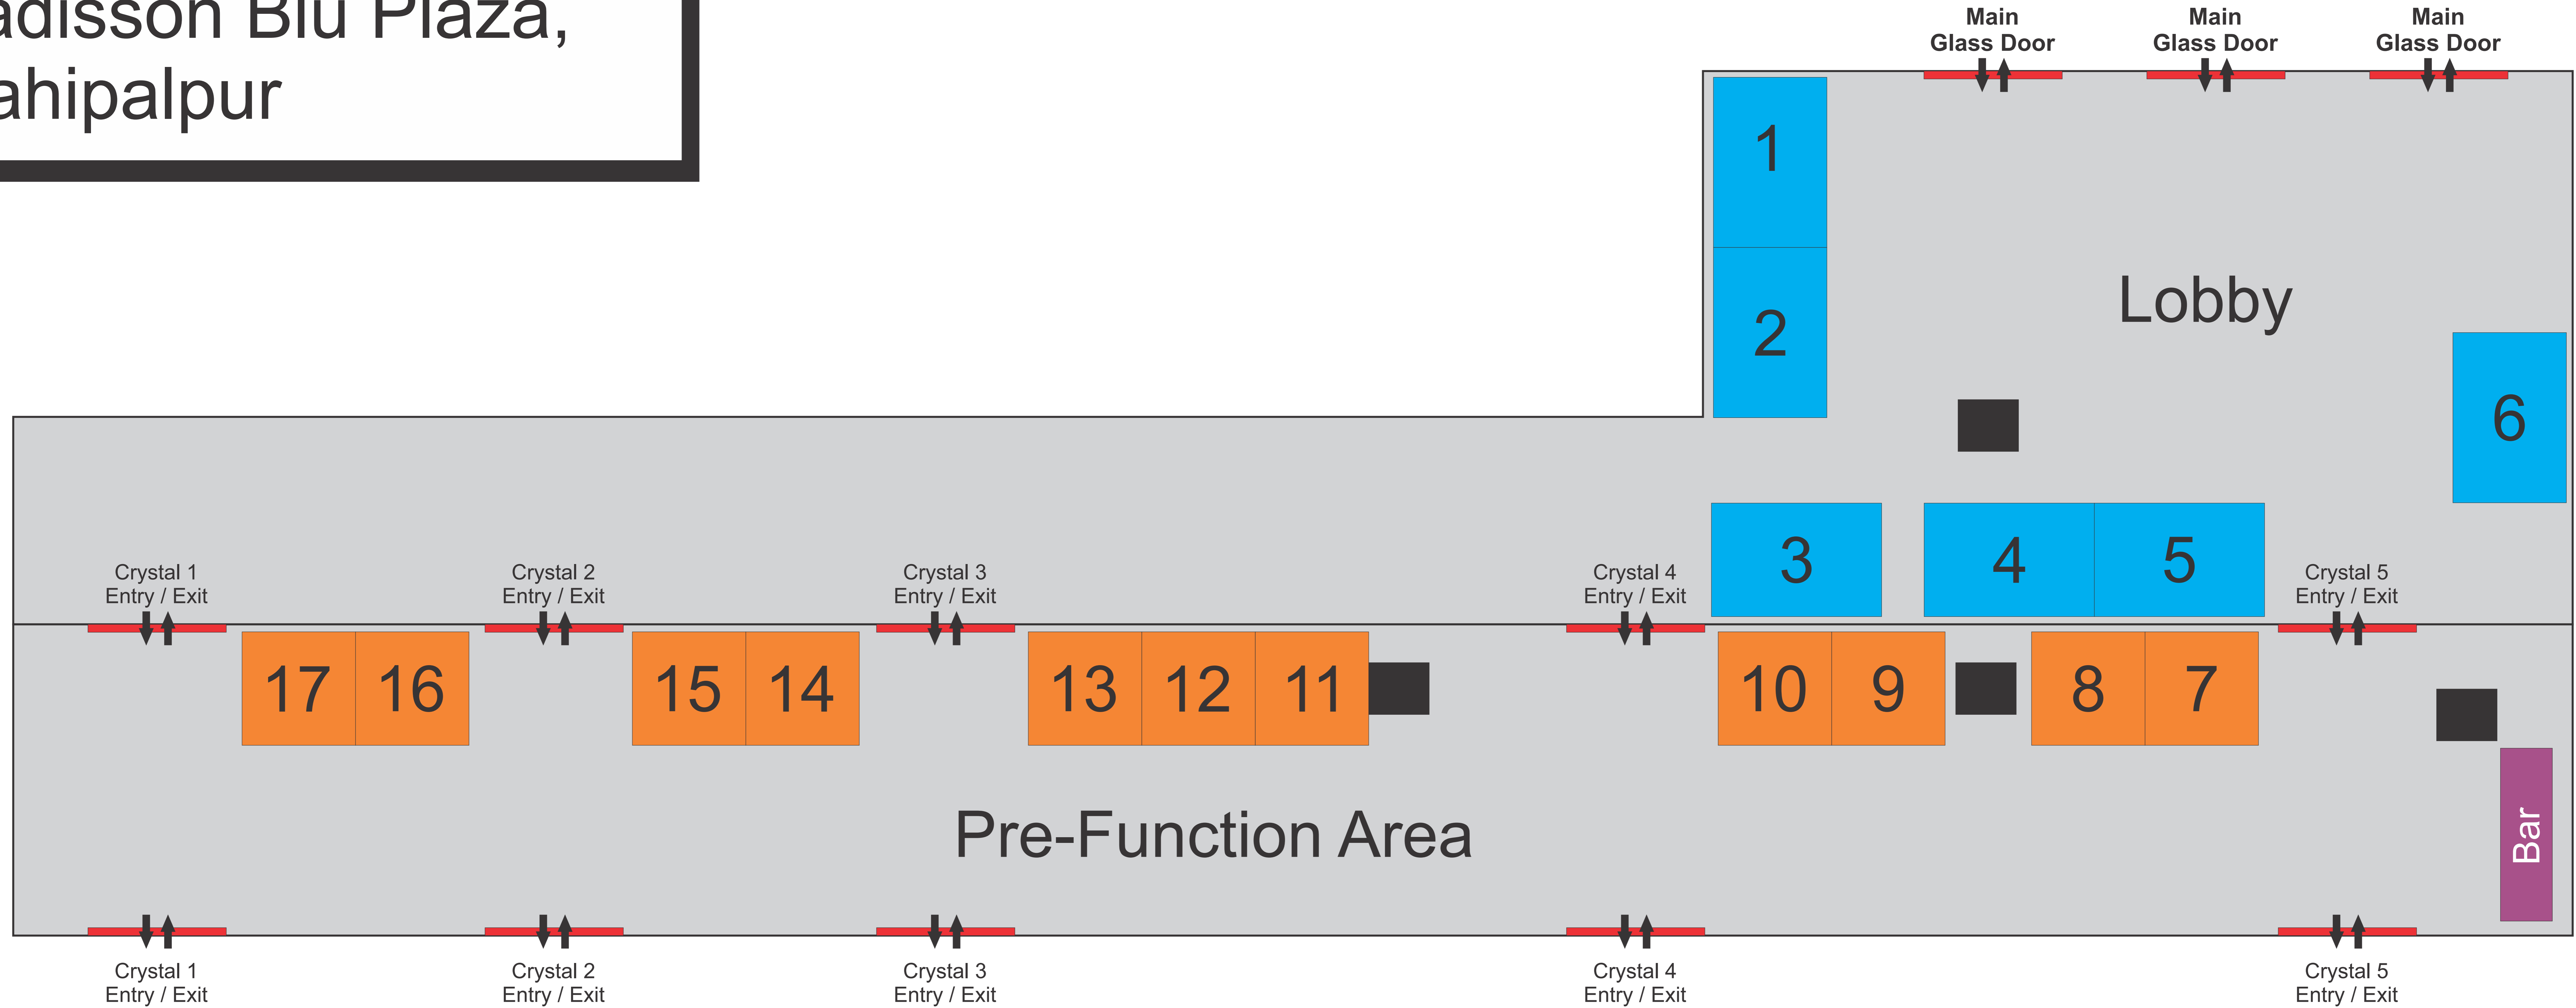

# Radisson Blu Plaza, Mahipalpur

	2m X 2m	11 Stalls
	3m X 2m	06 Stalls

Tea / Coffee

5  
6  
7  
8  
9  
10

4  
3  
2  
1

11 12 13

Swimming Pool  
Not to Scale

Lunch Area

Spa Entrance

Exhibition Entry

2m X 2m 13 Stalls