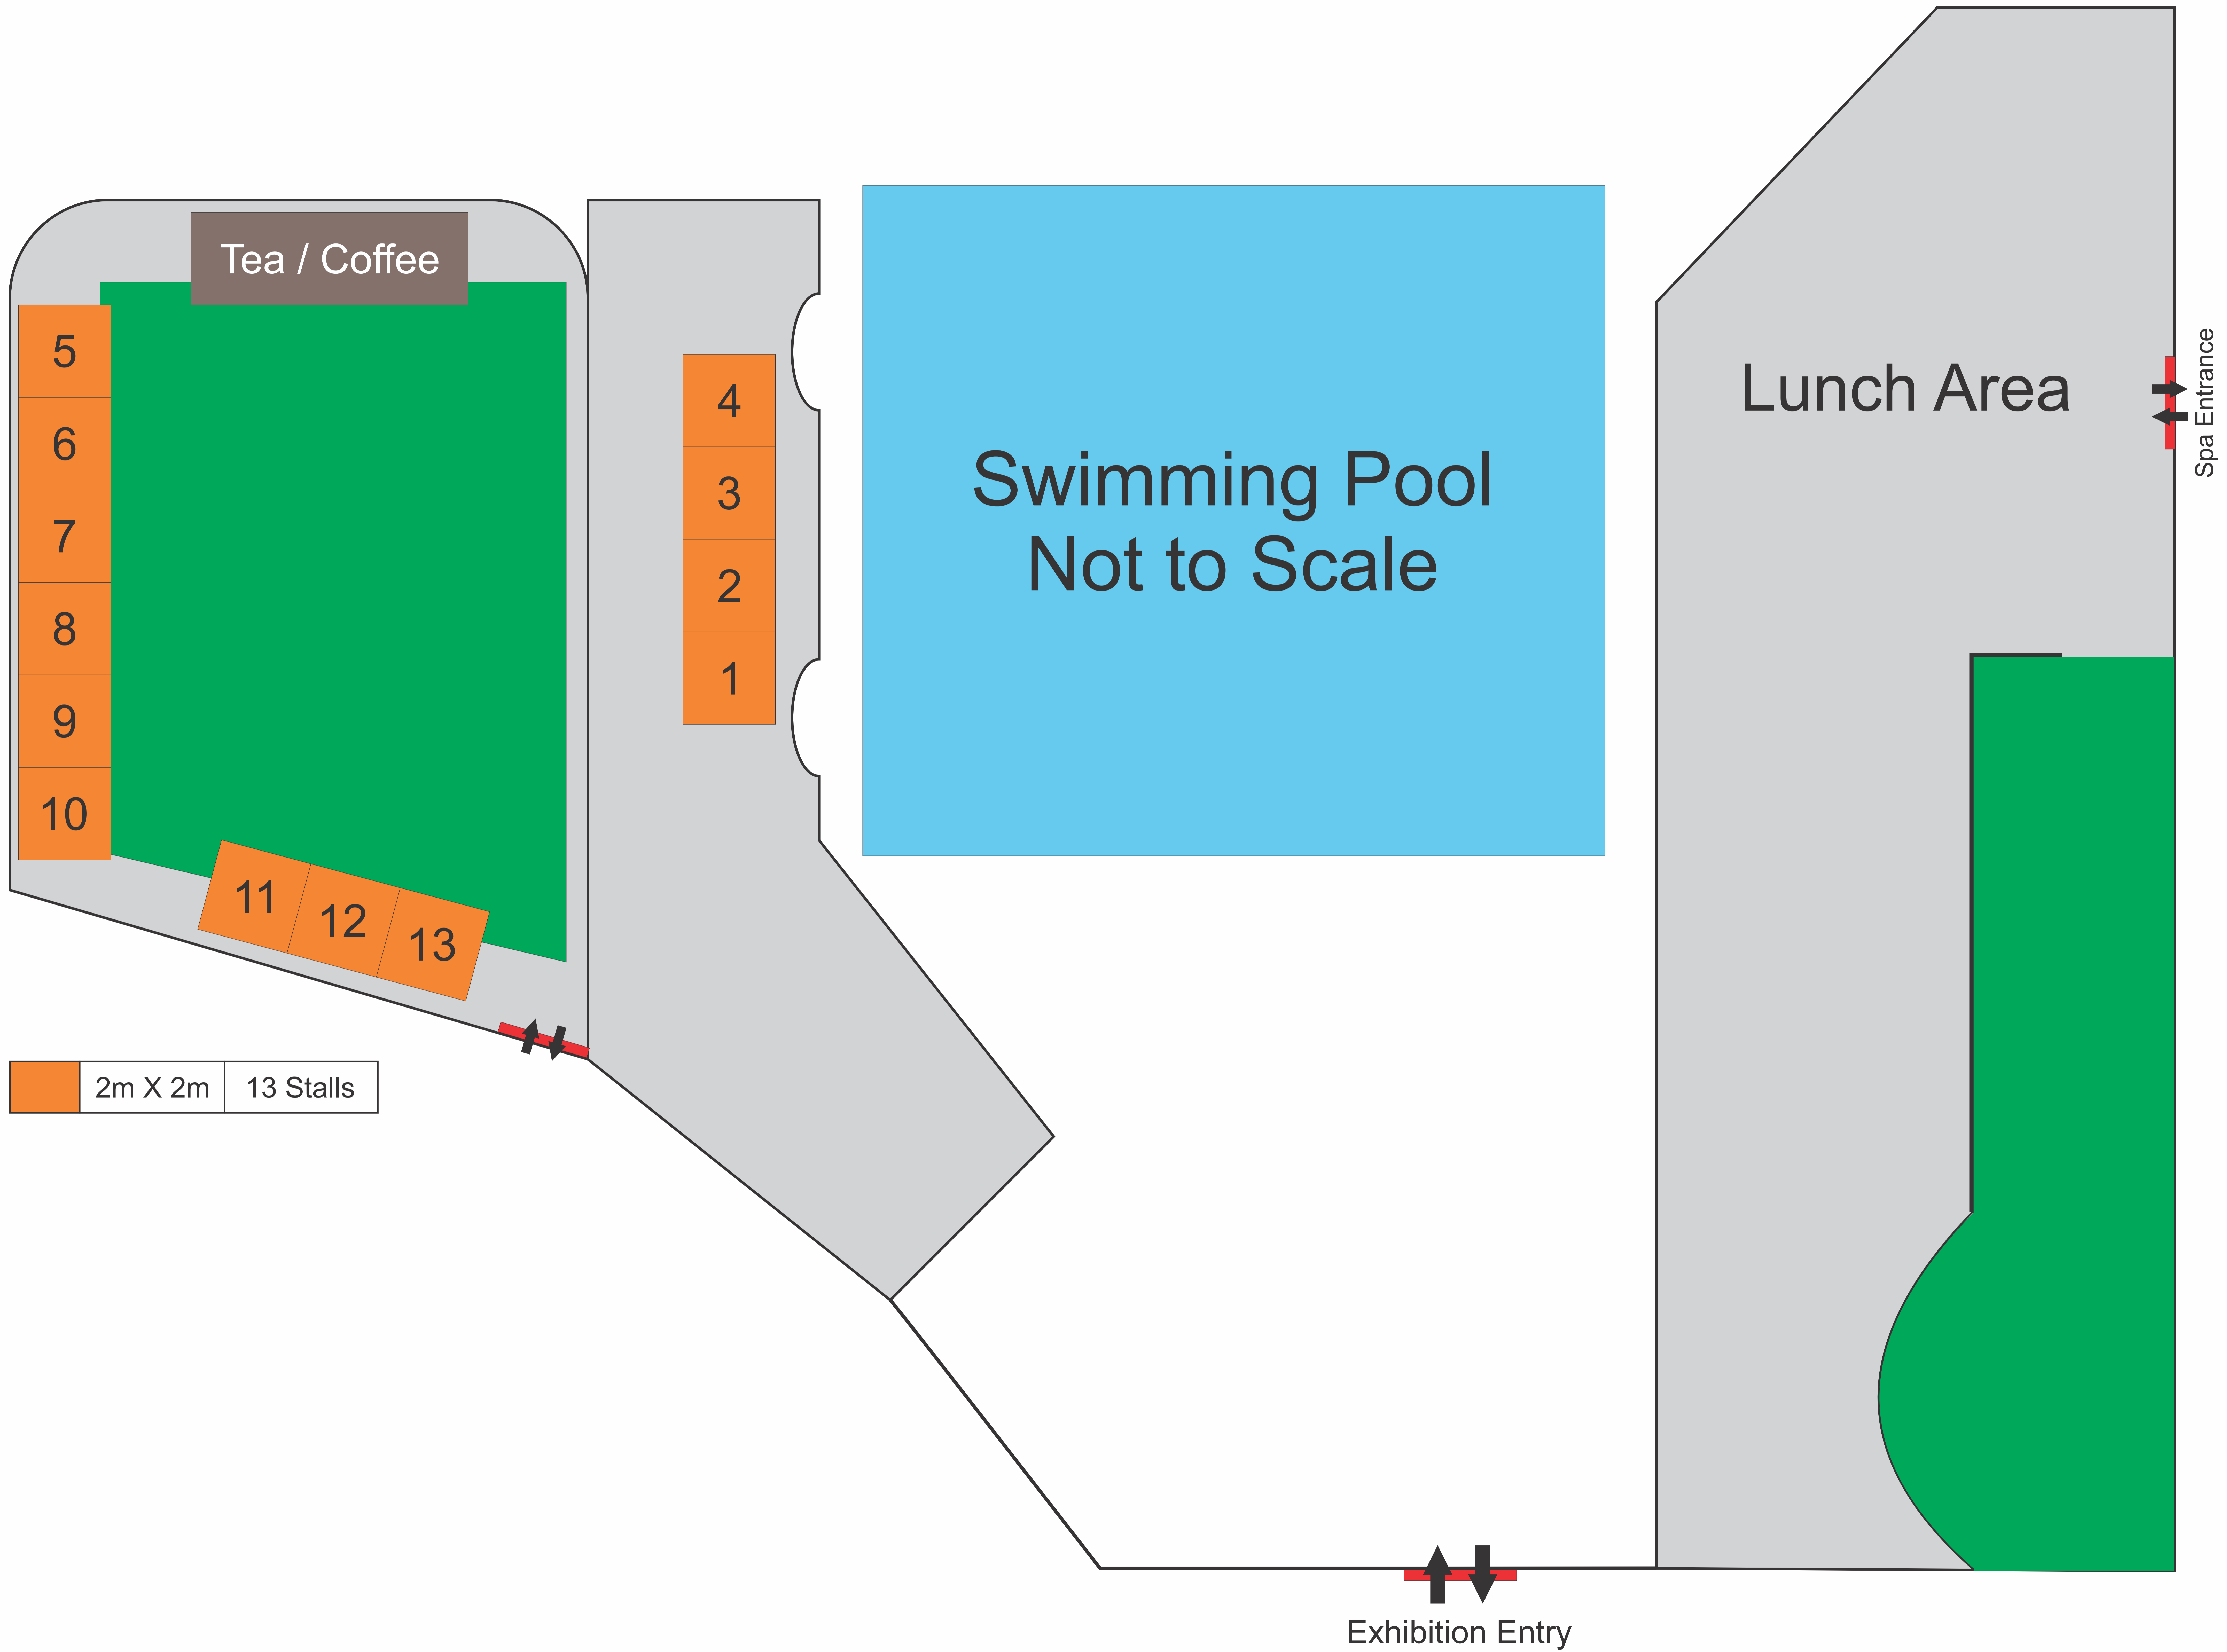

# Radisson Blu Plaza, Mahipalpur

	2m X 2m	11 Stalls
	3m X 2m	06 Stalls

Tea / Coffee

5  
6  
7  
8  
9  
10

4  
3  
2  
1

11 12 13

Swimming Pool  
Not to Scale

Lunch Area

Spa Entrance

Exhibition Entry

2m X 2m 13 Stalls